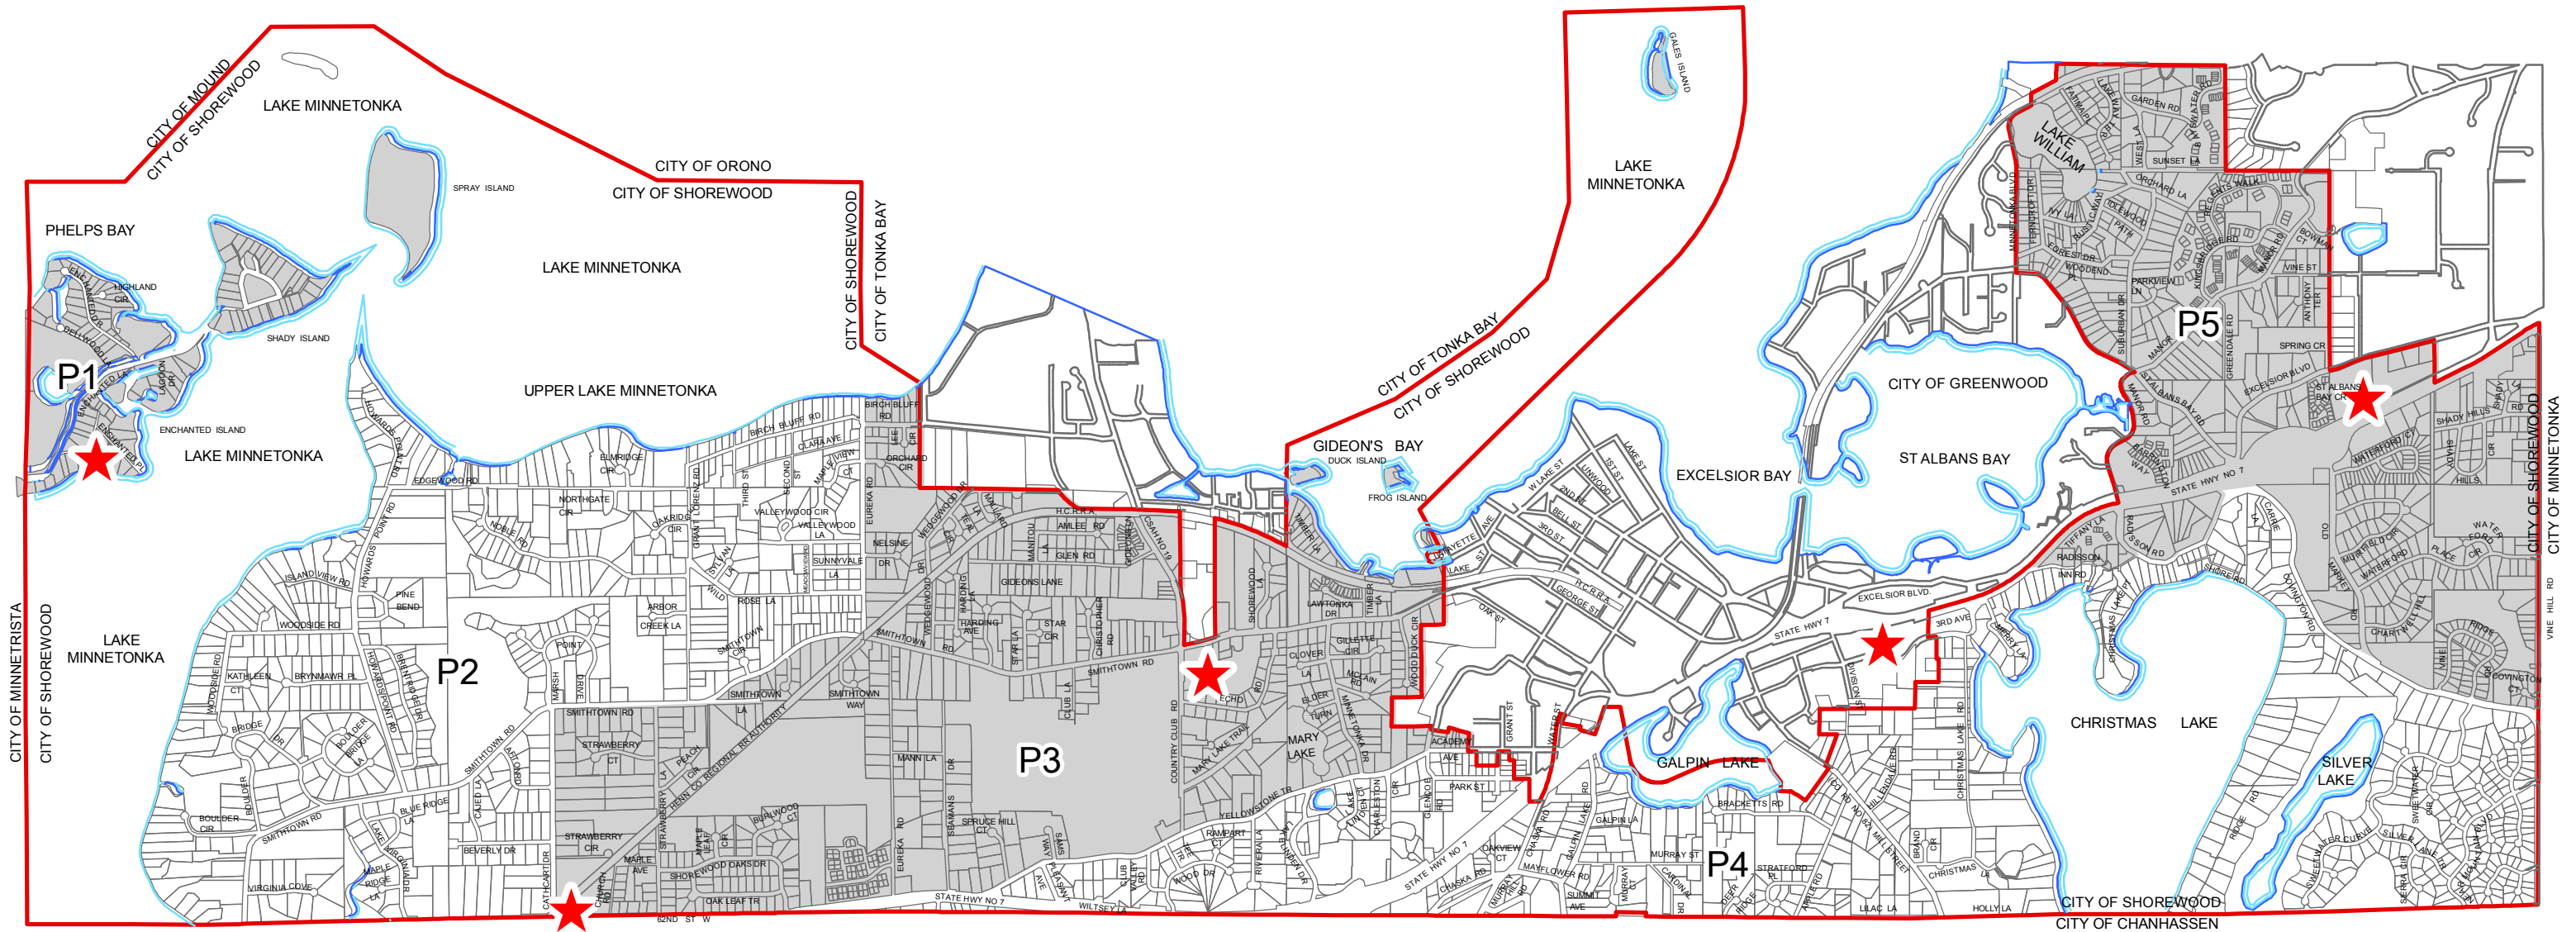

City of Shorewood Precinct Map

- P1 - Precinct 1
- P2 - Precinct 2
- P3 - Precinct 3
- P4 - Precinct 4
- P5 - Precinct 5
- ★ - Polling Site

Precinct Address

- P1 - Residence, 4445 Enchanted Point
- P2 - Minnewashta Church, 26710 West 62nd St.
- P3 - Southshore Community Center, 5735 County Club Road
- P4 - Excelsior United Methodist Church, 881 Third Ave
- P5 - Excelsior Covenant Church, 19955 Excelsior Blvd